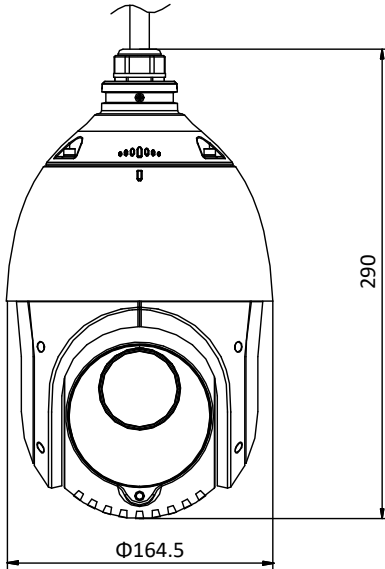

Available Model

DS-2DE4215IW-DE (C), 12 VDC & PoE+ (802.3 at, class4)

Dimensions

Unit: mm